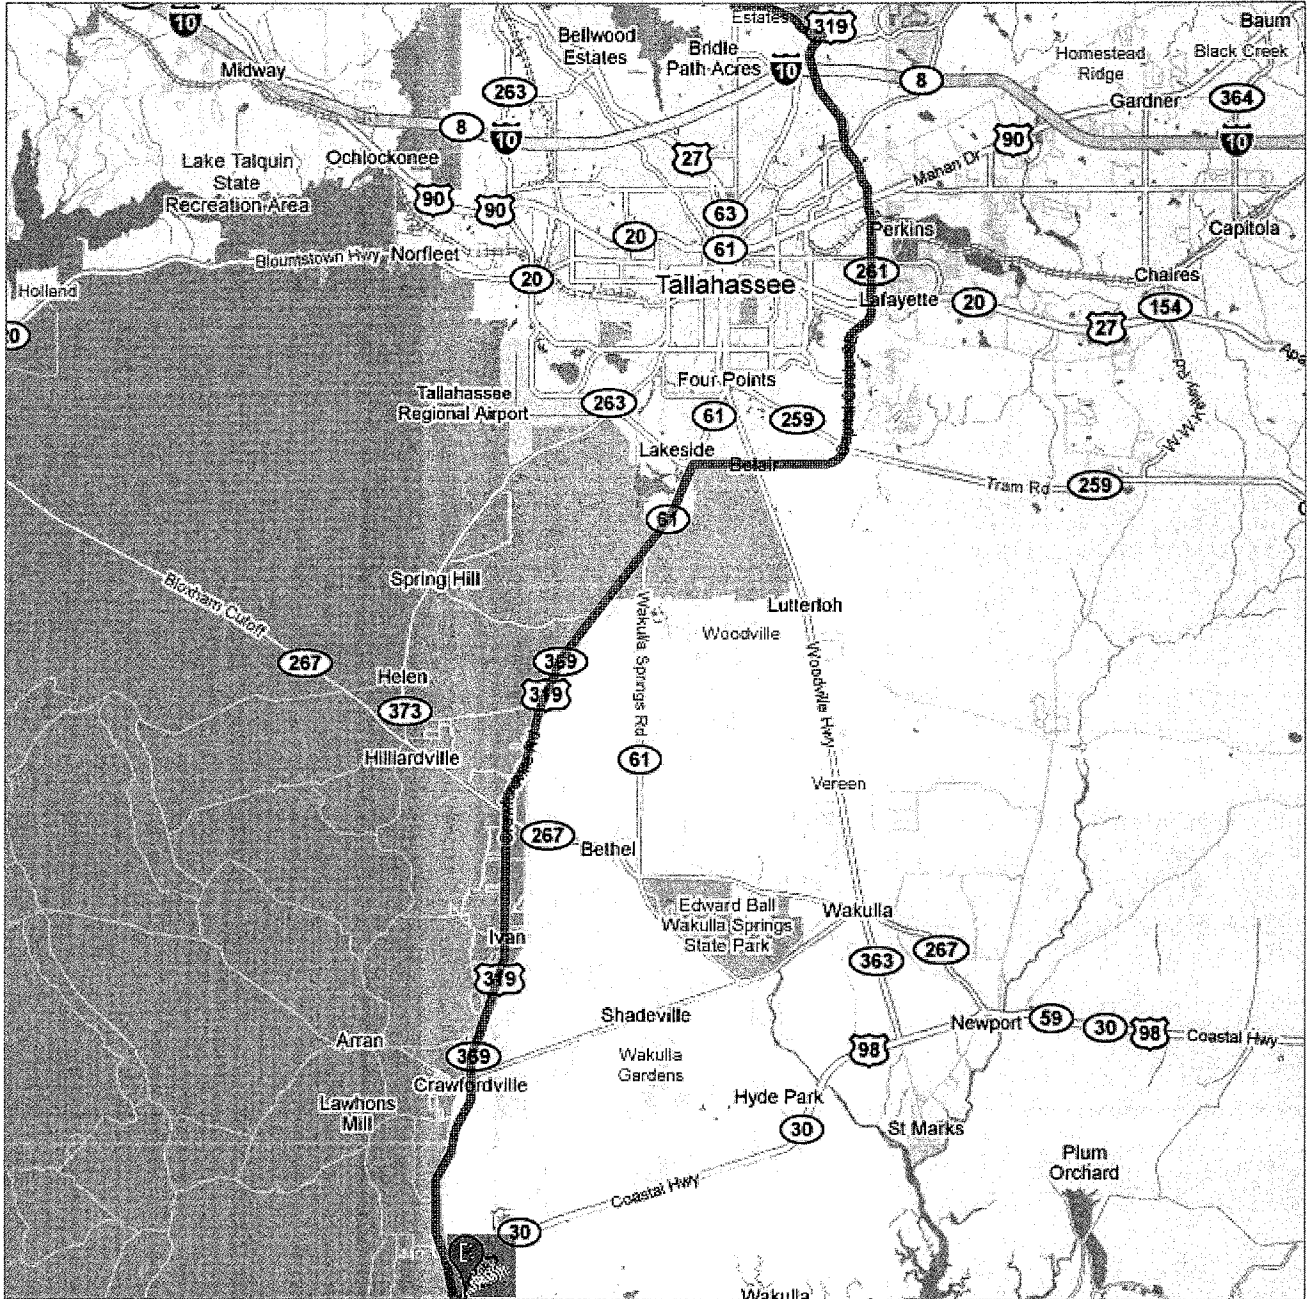

### Directions to Wakulla High School

36.2 mi – about 54 mins

**Save trees. Go green!**

Download Google Maps on your phone at [google.com/gmm](http://google.com/gmm)

**Maclay School**  
 3737 N Meridian Rd, Tallahassee, FL 32312 - (850) 893-2138

- 
- |   |   |                                    |
|---|---|------------------------------------|
| 1.  | <b>Head south on N Meridian Rd toward Maclay Rd</b>   | go <b>0.2 mi</b><br>total 0.2 mi   |
|  | 2. <b>Turn left at Maclay Rd</b><br>About 5 mins  | go <b>2.2 mi</b><br>total 2.3 mi   |
| 3.  | <b>Turn right at SR-61/Thomasville Rd/US-319</b><br>Continue to follow US-319<br>About 24 mins                      | go <b>13.3 mi</b><br>total 15.6 mi |
|  | 4. <b>Turn left at Crawfordville Rd/SR-369/SR-61/US-319</b><br>Continue to follow Crawfordville Rd<br>About 24 mins | go <b>20.3 mi</b><br>total 35.9 mi |
|  | 5. <b>Slight left at Crawfordville Hwy</b>  | go <b>82 ft</b><br>total 35.9 mi   |
|  | 6. <b>Turn left at Coastal Hwy</b><br>About 1 min   | go <b>0.3 mi</b><br>total 36.2 mi  |

**Wakulla High School**

---

These directions are for planning purposes only. You may find that construction projects, traffic, weather, or other events may cause conditions to differ from the map results, and you should plan your route accordingly. You must obey all signs or notices regarding your route.

Map data ©2008 , Tele Atlas